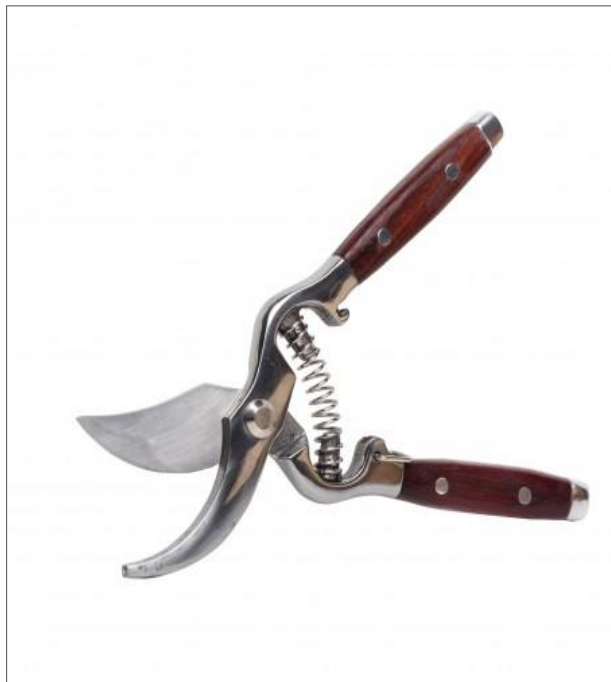

HAND PRUNER PREMIUM

40016

FUNCTIONS

- Scissor type
- Carbon steel , quenched blade
- Handles coated with wood

TECHNICAL DATA

Product Code	Max. cutting diameter (mm)	Packing
40016	25	12/60