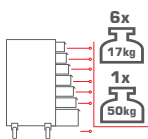

**TOOL CABINET, 7 DRAWERS WITH
EQUIPMENT 206 PCS**

Central lock

Wheel brake

Drawer lock

CODE	DIMENSIONS [MM]	CONTENT	
33128	790 x 490 x 1010	PROLINE cabinet with equipment, 206 pcs.	1