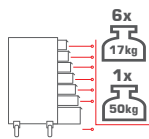

**TOOL CABINET, 7 DRAWERS WITH
EQUIPMENT 211 PCS**

Central lock

Wheel brake

Drawer lock

CODE	DIMENSIONS [MM]	CONTENT	
33131	790 x 490 x 1010	PROLINE cabinet with equipment, 211 pcs.	1