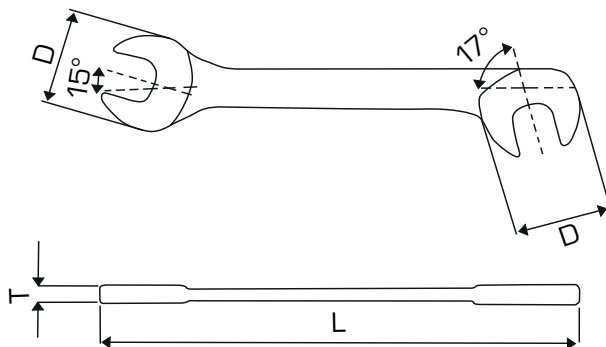

PRODUCT FEATURES

Forged. Chromium-plated. Satin. Heads of the same size tilted 75° and 15° and a short, thin handle enable to work in hard-to-reach places.

CrV
6140

HRC
46±2

CODE	SIZE [MM]	L [MM]	D [MM]	T [MM]		
34059	9	90	18,5	3	x	20/200
34061	11	100	22	3	x	20/200
34064	14	120	27	3,5	x	20/100
34066	16	139,4	32,5	4,8	x	10/100
34067	17	139,4	32,5	4,8	x	10/100