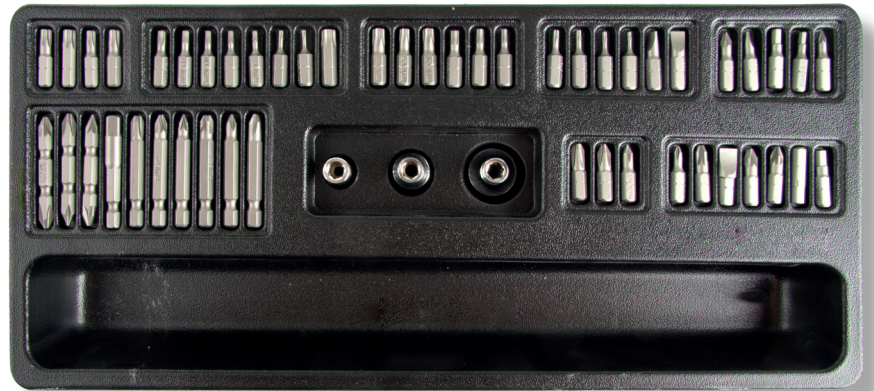

**52 PCS TOOL TRAY SOCKET SET**

**PRODUCT FEATURES**

 1/4", 3/8", 1/2".  25 mm PH 0, 1, 2 (x2), 3  25 mm PZ 0, 1, 2, 3  25 mm 4.5, 5.5, 6.5, 8.0  25 mm TORX T6, T7, T8, T9, T10, T15, T20, T25, T27, T30, T40  25 mm TORX Security T6, T7, T8, T9, T10, T15, T20, T25, T27, T30, T40  25 mm HEX 3, 4, 5, 6  50 mm PH 1, 2, 3  50 mm PZ 1, 2, 3  50 mm PH1-PH2, PH2-PZ2, PZ1-PZ2.

**CrV** **1/4"** **HRC 58±2**  
      **x52** **395x180 mm** **50mm** **25mm**

CODE	CONTENT	
58795	socket set with 1/2" drive 52 pcs.	1