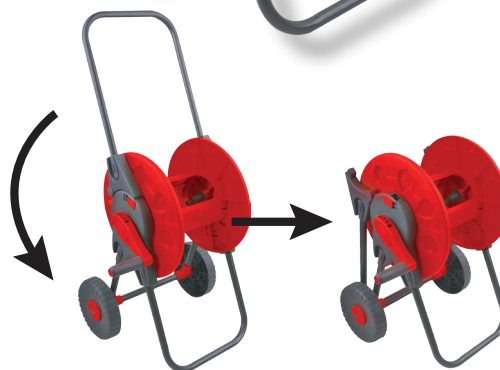

PRODUCT FEATURES

Easy installation without tools. Collapsible handle facilitates storage.

ABS
PP METAL

CODE	LENGTH	
99393	45 m x 1/2" • 25 m x 3/4"	5
99394	60 m x 1/2" • 40 m x 3/4"	5